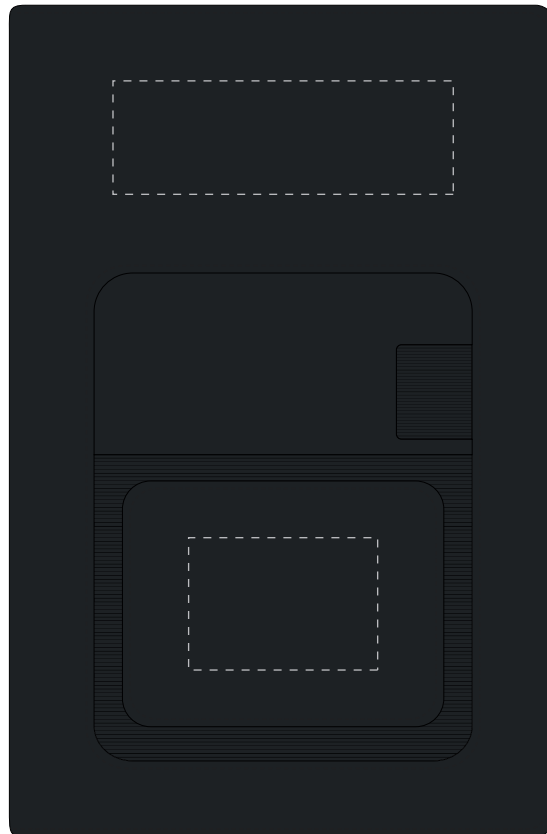

Your Ref:	Quantity:	Product Code: QS0325
Our Ref:	Version: 1	Product Colour: BLACK

PRINTING CONCERNS:

Please note that this product has Sustainability Markings that are not visible from this perspective

We stock this item in the following colours

**PANTONE REFERENCE(S)**

 Full colour printing

Due to the nature of the product the print position may vary by 2 - 3 mm

ARTWORK SCALE 50%

Please note, due to the finish of the cover on this notebook the texture of the book may show through the artwork

Product Image for visualisation
- colours may vary

The dashed line is to demonstrate print area and will not appear on your printed item

PLEASE NOTE:

- All colours including print and product are for visual purposes only and should not be regarded as the actual colour of the product and print.
- Some products may vary from batch to batch and may differ from previous orders.
- The colour and texture of a product can also have an effect on the final print colour.
- By approving this order we accept that you understand these terms.

To proceed, please approve visual via the online system.

ARTWORK SCALE 100%
Max print area: 90mm x 30mm

ARTWORK SCALE 100%
Max print area: 50mm x 35mm